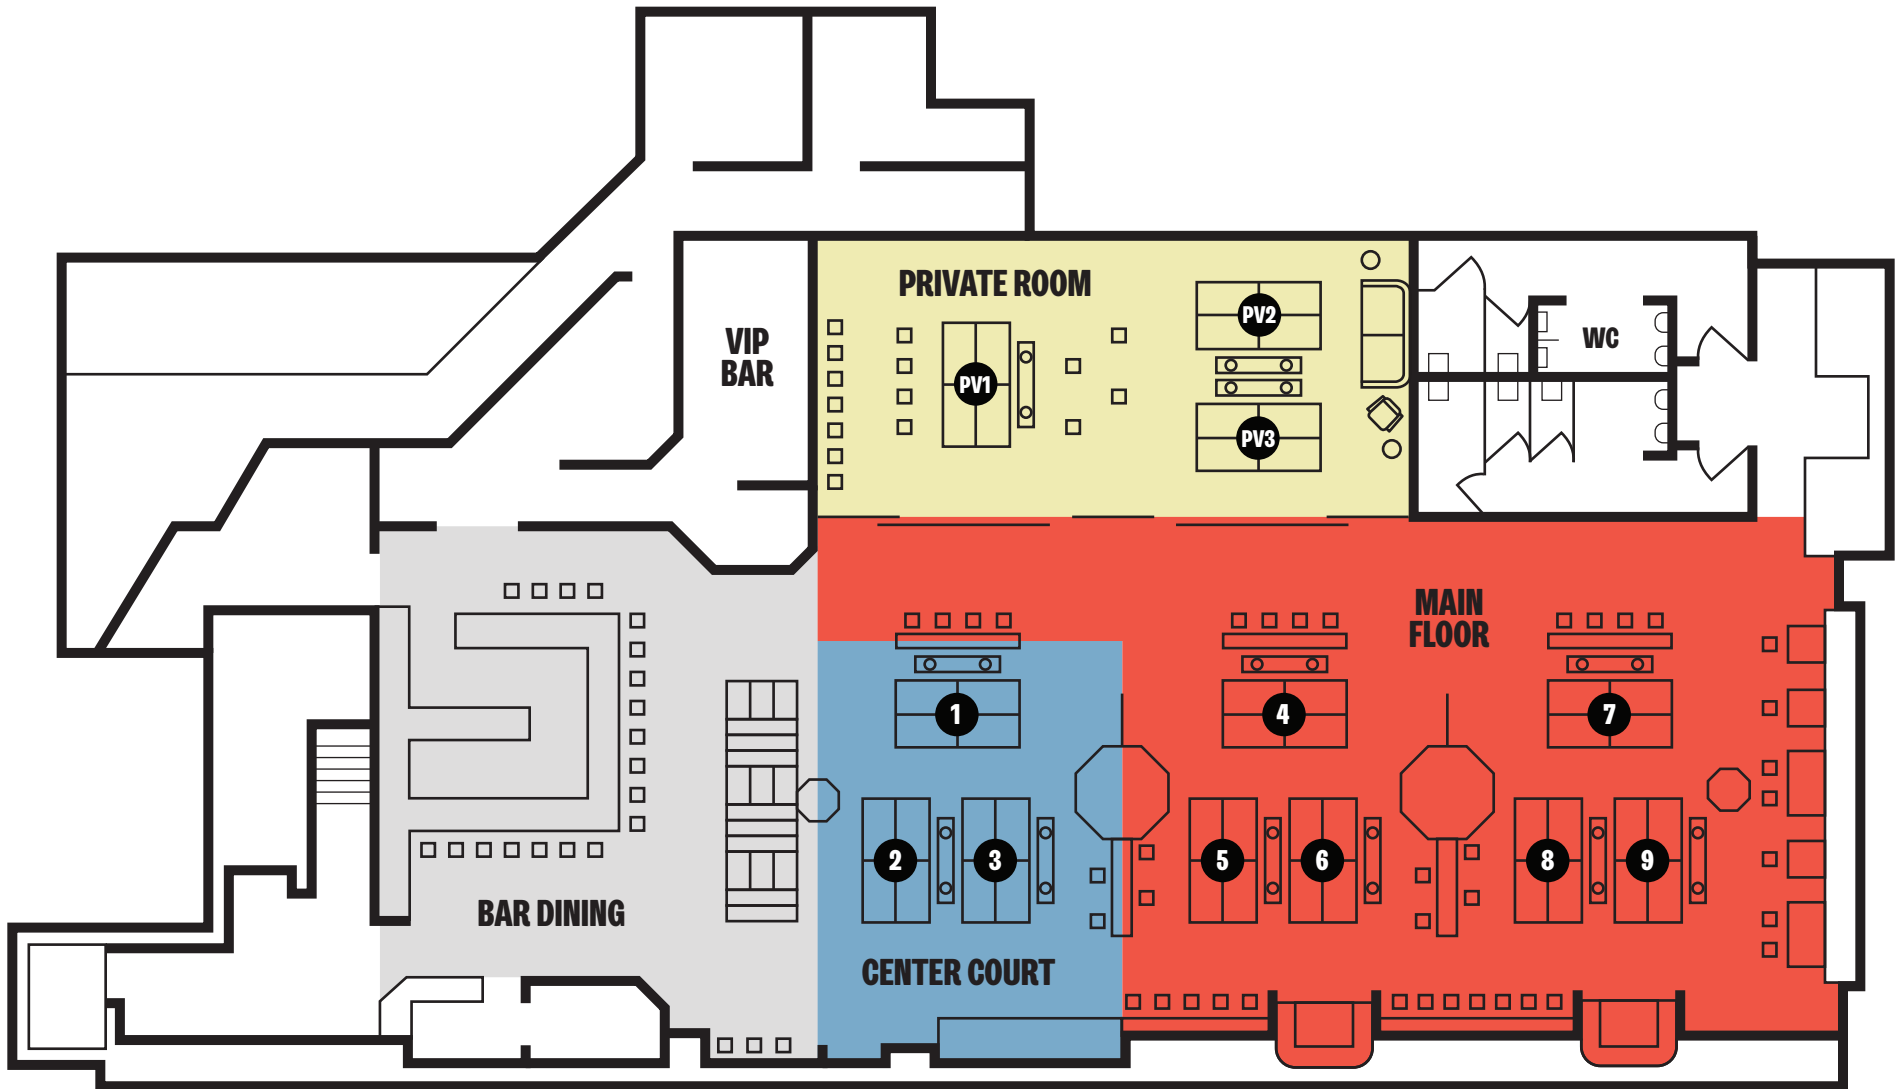

**SPIN SEATTLE
FLOOR PLAN**

- MAIN FLOOR
- CENTER COURT
- PRIVATE ROOM
- BAR DINING
-  LOUNGE SEATING