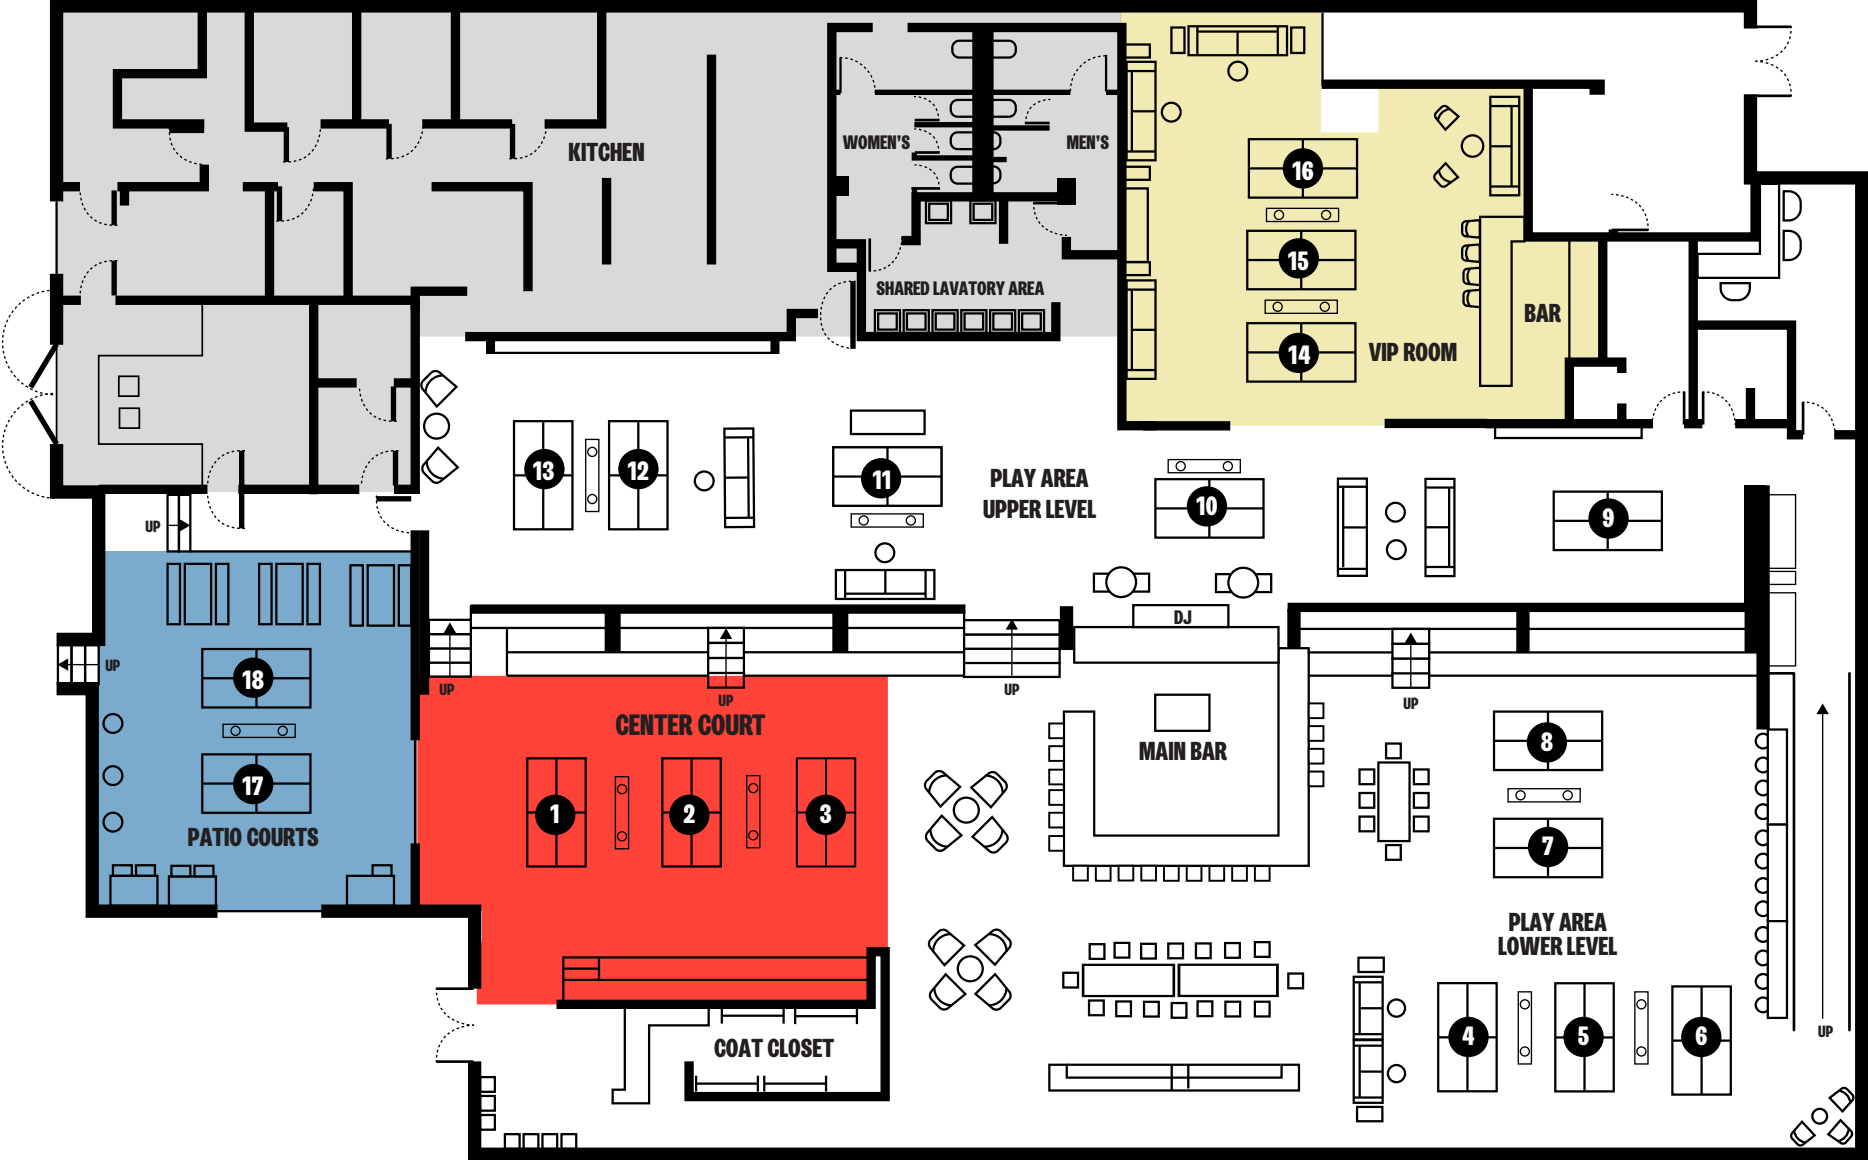

SPiN SAN FRANCISCO

FLOOR PLAN

 CENTER COURT	 VIP ROOM	 PATIO COURTS	 KITCHEN	 COMMUNAL SEATING	 LOUNGE SEATING
---	--	--	---	---	--