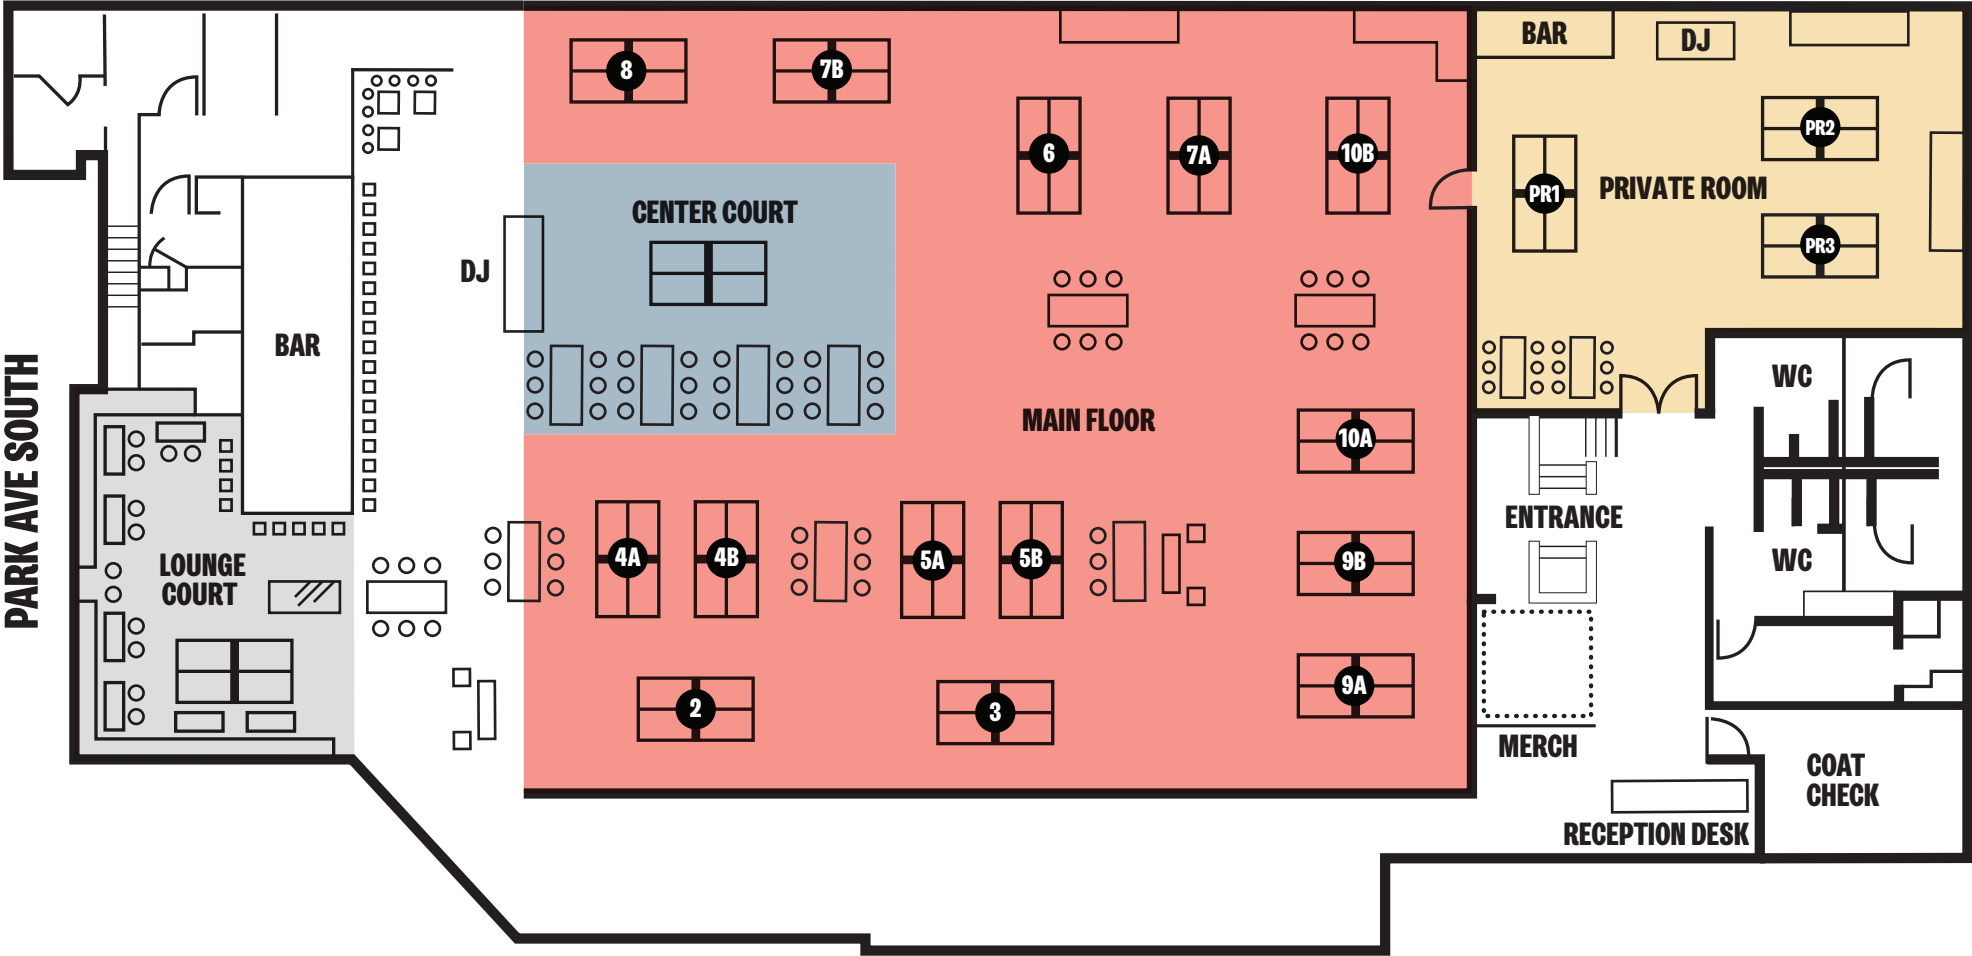

SPiN NEW YORK

FLOOR PLAN

PARK AVE SOUTH

- MAIN FLOOR
- VIP ROOM
- STADIUM COURT
- LOUNGE COURT
- LOUNGE SEATING