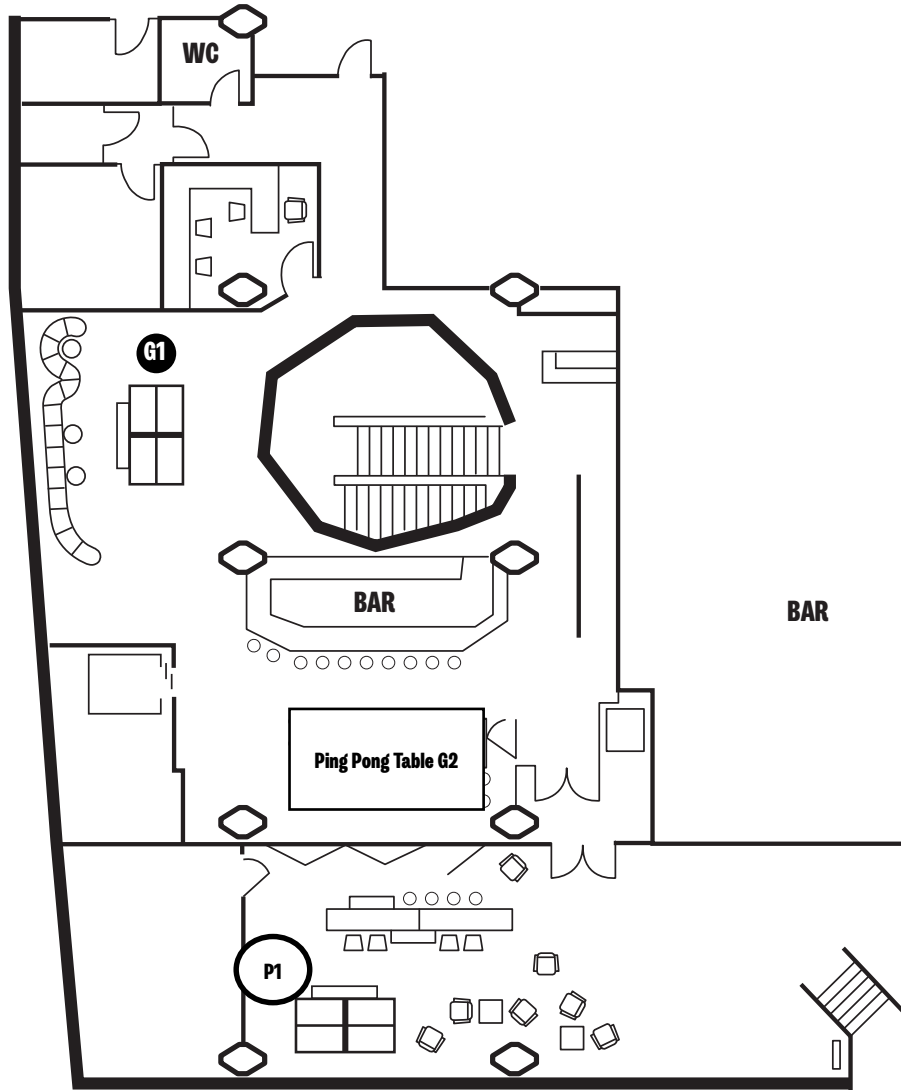

GROUND LEVEL

 CENTER COURT

 VIP 1
AND/OR

 THE ROW

 VIP 2

 PILLARS

 STANDARD COURTS

 COMMUNAL SEATING

 LOUNGE SEATING

BUS SHELTER

N. STATE STREET

LOWER LEVEL

 CENTER COURT

 VIP 1
AND/OR

 THE ROW

 VIP 2

 PILLARS

 STANDARD COURTS

 COMMUNAL SEATING

 LOUNGE SEATING